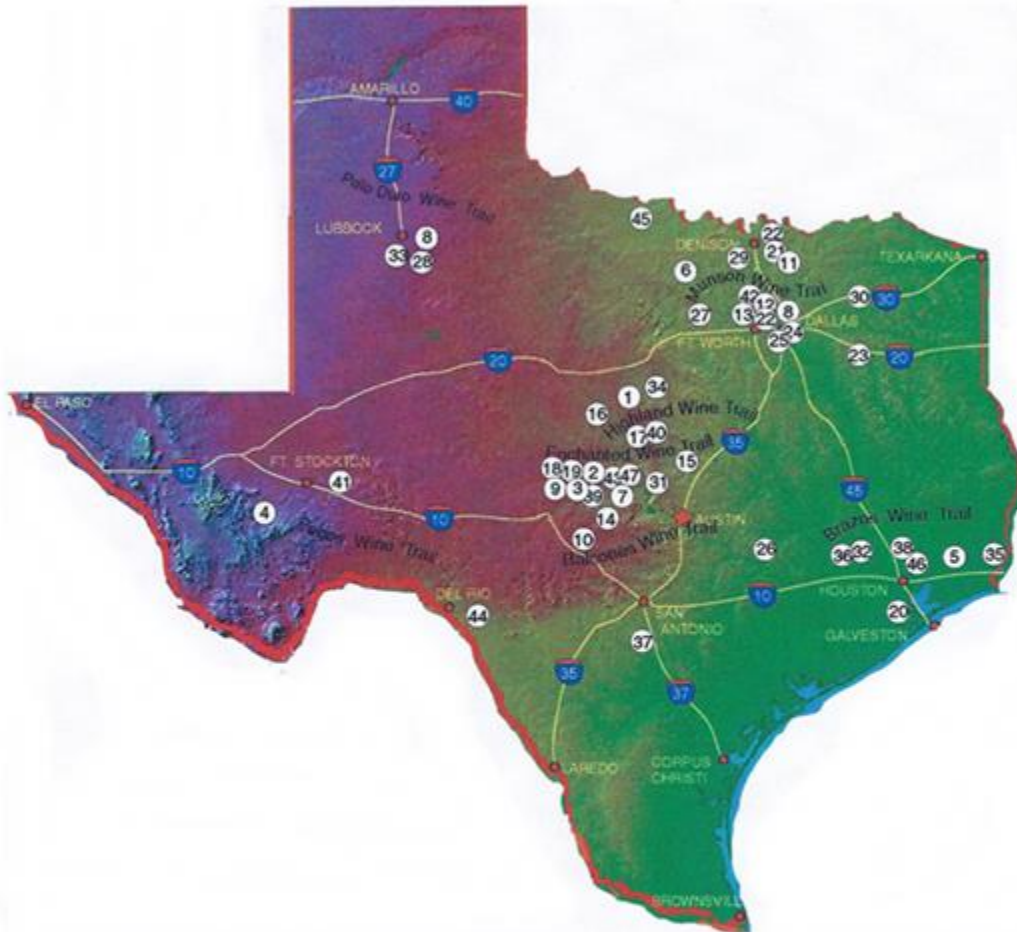

# MAP OF TEXAS WINERIES

Copyright Thomas M. Ciesla

- |                               |                               |                               |                               |
|-------------------------------|-------------------------------|-------------------------------|-------------------------------|
| 1. Alamosa Wine Cellars       | 16. Fall Creek Vineyards      | 31. McReynolds Winery         | 46. Wimberley Valley Winery   |
| 2. Becker Vineyards           | 17. Flat Creek Estates        | 32. Messina Hof Winery        | 47. Woodrose Winery & Retreat |
| 3. Bell Mountain Vineyards    | 18. Fredericksburg Winery     | 33. Pheasant Ridge Winery     |                               |
| 4. Blue Mountain Vineyards    | 19. Grape Creek Vineyards     | 34. Pillar Bluff Vineyards    |                               |
| 5. Bruno & George Wines       | 20. Haak Vineyards            | 35. Piney Woods Country Wines |                               |
| 6. Brushy Creek Vineyards     | 21. Hidden Springs Winery     | 36. Pleasant Hill Winery      |                               |
| 7. Cana Cellars               | 22. Homestead Winery          | 37. Poteet Country Winery     |                               |
| 8. Cap*Rock Winery            | 23. Kiepersol Estates Winery  | 38. Red River Winery          |                               |
| 9. Chisholm Trail Winery      | 24. La Bodega Winery          | 39. SisterCreek Vineyards     |                               |
| 10. Comfort Cellars Winery    | 25. La Buena Vida Vineyards   | 40. Spicewood Vineyards       |                               |
| 11. Cross Roads Winery        | 26. Lehm Berg Winery          | 41. Ste. Genevieve Wines      |                               |
| 12. Cross Timbers Winery      | 27. Lightcatcher Winery       | 42. Su Vino Winery            |                               |
| 13. Delaney Vineyards         | 28. Llano Estacado Winery     | 43. Texas Hills Vineyard      |                               |
| 14. Driftwood Vineyards       | 29. Lone Oak Vineyards        | 44. Val Verde Winery          |                               |
| 15. Dry Comal Creek Vineyards | 30. Los Pinos Ranch Vineyards | 45. Wichita Falls Winery      |                               |